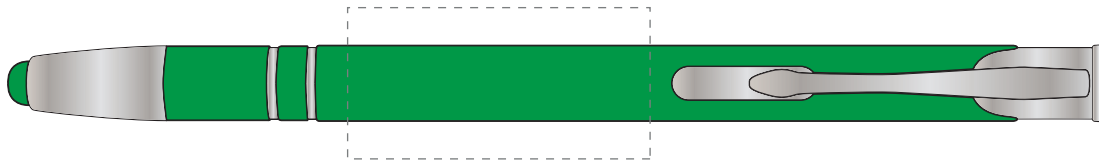

Your Ref:	Quantity:	Product Code: TPC732301
Our Ref:	Version: 1	Product Colour: GREEN

PRINTING CONCERNS:

We stock this item in the following colours

**PANTONE REFERENCE(S)**

● Engrave

ARTWORK SCALE 100%

ARTWORK SCALE 100%

Rotary Engrave Area:

40mm x 20mm

**The dashed line is to demonstrate print area and will not appear on your printed item****PLEASE NOTE:**

- All colours including print and product are for visual purposes only and should not be regarded as the actual colour of the product and print.
- Some products may vary from batch to batch and may differ from previous orders.
- The colour and texture of a product can also have an effect on the final print colour.
- By approving this order we accept that you understand these terms.